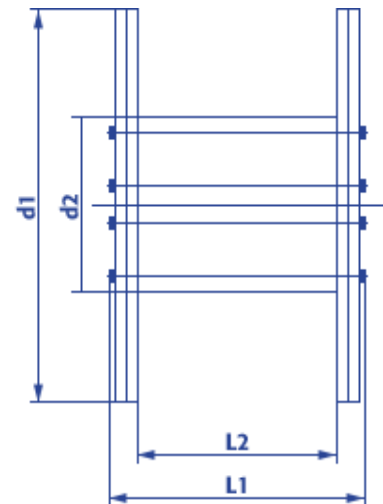

Product information steel-tyred wooden reel 20280

- Natural finish, environment-friendly wood
- Long-term stability
- High carrying capacity
- Perfect for outdoor use
- Robust, weather resistant, solid
- Easy to handle due to even edges
- Collection free of transportation costs within KTG system-area
- Free of repair and disposal costs

Article no.:		20280
Type KTG:		285
Flange \varnothing:	d1	2.800 mm
Barrel \varnothing:	d2	1.800 mm
Center hole \varnothing:	d4	125 + 5,5 mm
Overall width:	L1	1.635 mm
Winding width:	L2	1.280 mm
Weight approx.:		1.240 kg
Maximum carrying capacity:		10.000 kg