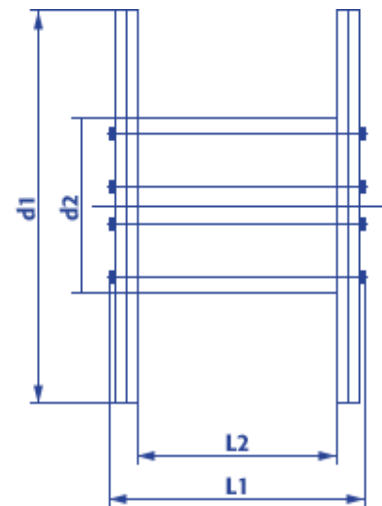

Product information steel-tyred wooden reel 20220

- Natural finish, environment-friendly wood
- Long-term stability
- High carrying capacity
- Perfect for outdoor use
- Robust, weather resistant, solid
- Easy to handle due to even edges
- Collection free of transportation costs within KTG system-area
- Free of repair and disposal costs

Article no.:		20220
Type KTG:		220
Flange \varnothing :	d1	2.240 mm
Barrel \varnothing :	d2	1.120 mm
Center hole \varnothing :	d4	125 + 5,5 mm
Overall width:	L1	1.350 mm
Winding width:	L2	1.050 mm
Weight approx.:		750 kg
Maximum carrying capacity:		6.000 kg