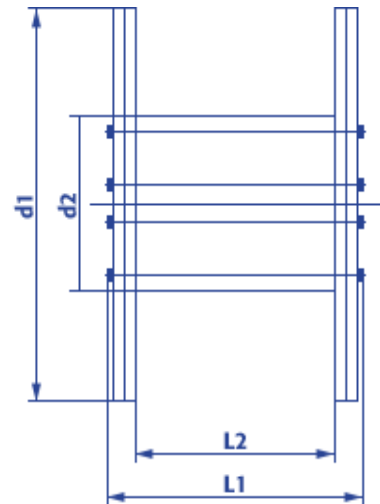

Product information steel-tyred wooden reel 20188 without cable ramp

- Natural finish, environment-friendly wood
- Long-term stability
- High carrying capacity
- Perfect for outdoor use
- Robust, weather resistant, solid
- Easy to handle due to even edges
- Collection free of transportation costs within KTG system-area
- Free of repair and disposal costs

Article no.:		20188
Type KTG:		188
Flange \varnothing :	d1	1.800 mm
Barrel \varnothing :	d2	1.000 mm
Center hole \varnothing :	d4	80 + 4 mm
Overall width:	L1	1.030 mm
Winding width:	L2	840 mm
Weight approx.:		341 kg
Maximum carrying capacity:		4.000 kg