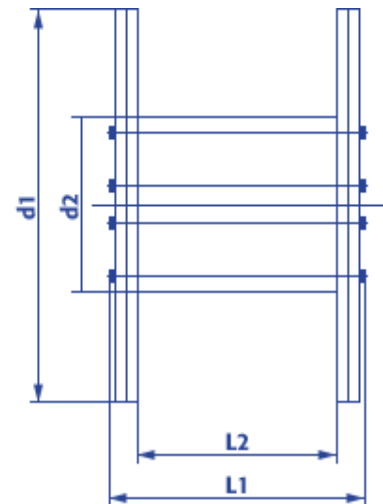

Article no.:		20160
Type KTG:		160
Flange \varnothing:	d1	1.600 mm
Barrel \varnothing:	d2	800 mm
Center hole \varnothing:	d4	80 + 4 mm
Overall width:	L1	1.100 mm
Winding width:	L2	850 mm
Weight approx.:		309 kg
Maximum carrying capacity:		3.000 kg