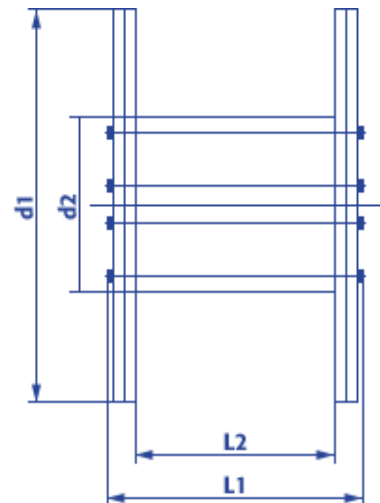

## Product information steel-tyred wooden reel 20148 without cable ramp

- Natural finish, environment-friendly wood
- Long-term stability
- High carrying capacity
- Perfect for outdoor use
- Robust, weather resistant, solid
- Easy to handle due to even edges
- Collection free of transportation costs within KTG system-area
- Free of repair and disposal costs

Article no.:		<b>20148</b>
Type KTG:		<b>148</b>
Flange $\varnothing$ :	<b>d1</b>	<b>1.400 mm</b>
Barrel $\varnothing$ :	<b>d2</b>	<b>710 mm</b>
Center hole $\varnothing$ :	<b>d4</b>	<b>80 + 4 mm</b>
Overall width:	<b>L1</b>	<b>835 mm</b>
Winding width:	<b>L2</b>	<b>670 mm</b>
Weight approx.:		<b>178 kg</b>
Maximum carrying capacity:		<b>2.000 kg</b>