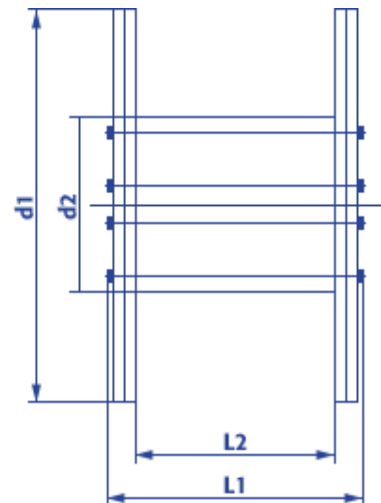

Product information steel-tyred wooden reel 20128 without cable ramp

- Natural finish, environment-friendly wood
- Long-term stability
- High carrying capacity
- Perfect for outdoor use
- Robust, weather resistant, solid
- Easy to handle due to even edges
- Collection free of transportation costs within KTG system-area
- Free of repair and disposal costs

Article no.:		20128
Type KTG:		128
Flange \varnothing:	d1	1.250 mm
Barrel \varnothing:	d2	630 mm
Center hole \varnothing:	d4	80 + 4 mm
Overall width:	L1	890 mm
Winding width:	L2	712 mm
Weight approx.:		156 kg
Maximum carrying capacity:		1.700 kg