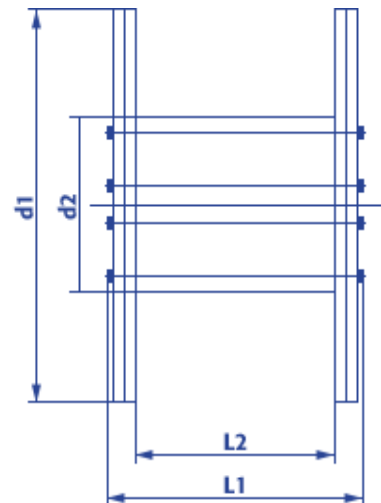

Product information steel-tyred wooden reel 20120

- Natural finish, environment-friendly wood
- Long-term stability
- High carrying capacity
- Perfect for outdoor use
- Robust, weather resistant, solid
- Easy to handle due to even edges
- Collection free of transportation costs within KTG system-area
- Free of repair and disposal costs

Article no.:		20120
Type KTG:		120
Flange \varnothing:	d1	1.250 mm
Barrel \varnothing:	d2	630 mm
Center hole \varnothing:	d4	80 + 4 mm
Overall width:	L1	890 mm
Winding width:	L2	670 mm
Weight approx.:		165 kg
Maximum carrying capacity:		1.700 kg