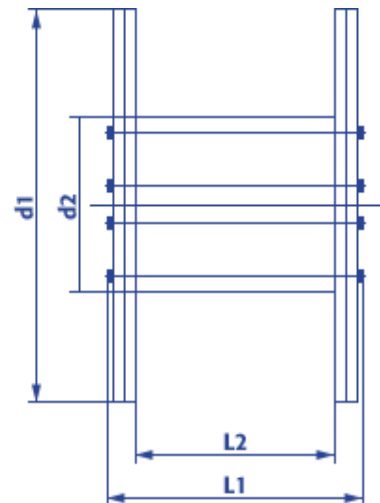

Product information steel-tyred wooden reel 20100

- Natural finish, environment-friendly wood
- Long-term stability
- High carrying capacity
- Perfect for outdoor use
- Robust, weather resistant, solid
- Easy to handle due to even edges
- Collection free of transportation costs within KTG system-area
- Free of repair and disposal costs

Article no.:		20100
Type KTG:		108
Flange \varnothing :	d1	1.000 mm
Barrel \varnothing :	d2	500 mm
Center hole \varnothing :	d4	80 mm
Overall width:	L1	710 mm
Winding width:	L2	560 mm
Weight approx.:		78 kg
Maximum carrying capacity:		900 kg