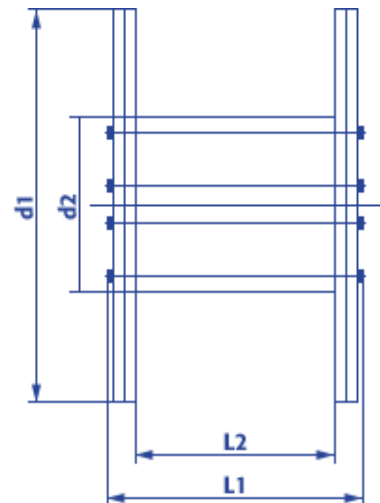

Product information steel-tyred wooden reel 20090

- Natural finish, environment-friendly wood
- Long-term stability
- High carrying capacity
- Perfect for outdoor use
- Robust, weather resistant, solid
- Easy to handle due to even edges
- Collection free of transportation costs within KTG system-area
- Free of repair and disposal costs

Article no.:		20090
Type KTG:		098
Flange \varnothing :	d1	900 mm
Barrel \varnothing :	d2	450 mm
Center hole \varnothing :	d4	80 mm
Overall width:	L1	690 mm
Winding width:	L2	560 mm
Weight approx.:		51 kg
Maximum carrying capacity:		750 kg