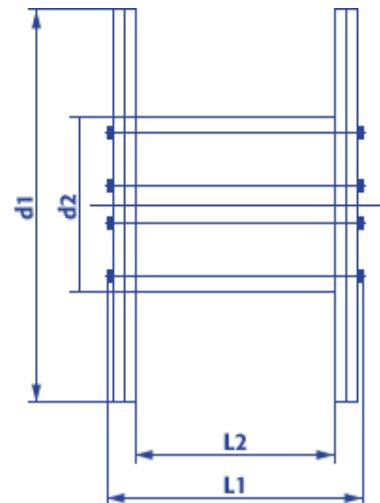

Product information steel-tyred wooden reel 20089 with plastic barrel

- Natural finish, environment-friendly wood
- Long-term stability
- High carrying capacity
- Perfect for outdoor use
- Robust, weather resistant, solid
- Easy to handle due to even edges
- Collection free of transportation costs within KTG system-area
- Free of repair and disposal costs

Article no.:		20089
Type KTG:		089
Flange \varnothing:	d1	800 mm
Barrel \varnothing:	d2	315 mm
Center hole \varnothing:	d4	80 mm
Overall width:	L1	462 mm
Winding width:	L2	390 mm
Weight approx.:		32 kg
Maximum carrying capacity:		400 kg