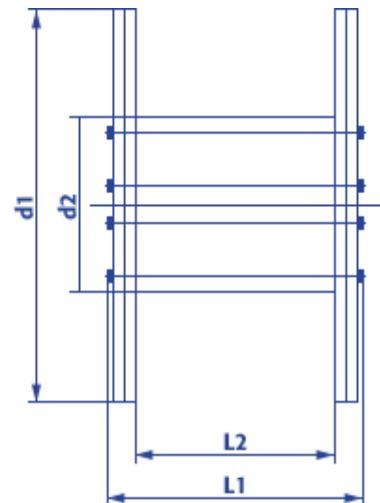

## Product information steel-tyred wooden reel 20080

- Natural finish, environment-friendly wood
- Long-term stability
- High carrying capacity
- Perfect for outdoor use
- Robust, weather resistant, solid
- Easy to handle due to even edges
- Collection free of transportation costs within KTG system-area
- Free of repair and disposal costs

Article no.:		<b>20080</b>
Type KTG:		<b>088</b>
Flange $\varnothing$ :	<b>d1</b>	<b>800 mm</b>
Barrel $\varnothing$ :	<b>d2</b>	<b>400 mm</b>
Center hole $\varnothing$ :	<b>d4</b>	<b>80 mm</b>
Overall width:	<b>L1</b>	<b>520 mm</b>
Winding width:	<b>L2</b>	<b>400 mm</b>
Weight approx.:		<b>35 kg</b>
Maximum carrying capacity:		<b>400 kg</b>