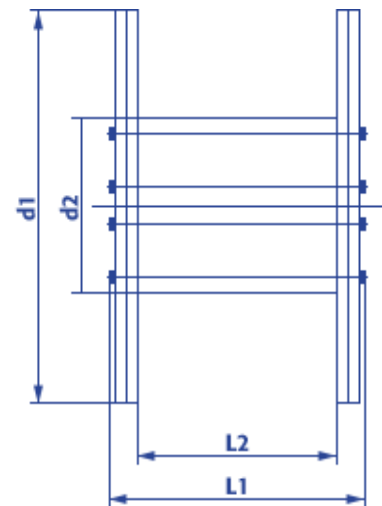

## Product information steel-tyred wooden reel 20079 with plastic barrel

- Natural finish, environment-friendly wood
- Long-term stability
- High carrying capacity
- Perfect for outdoor use
- Robust, weather resistant, solid
- Easy to handle due to even edges
- Collection free of transportation costs within KTG system-area
- Free of repair and disposal costs

Article no.:		<b>20079</b>
Type KTG:		<b>079</b>
Flange $\varnothing$ :	<b>d1</b>	<b>710 mm</b>
Barrel $\varnothing$ :	<b>d2</b>	<b>315 mm</b>
Center hole $\varnothing$ :	<b>d4</b>	<b>80 mm</b>
Overall width:	<b>L1</b>	<b>462 mm</b>
Winding width:	<b>L2</b>	<b>390 mm</b>
Weight approx.:		<b>27 kg</b>
Maximum carrying capacity:		<b>250 kg</b>