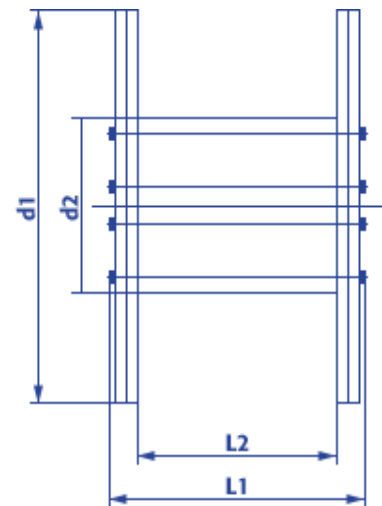

Product information steel-tyred wooden reel 20070

- Natural finish, environment-friendly wood
- Long-term stability
- High carrying capacity
- Perfect for outdoor use
- Robust, weather resistant, solid
- Easy to handle due to even edges
- Collection free of transportation costs within KTG system-area
- Free of repair and disposal costs

Article no.:		20070
Type KTG:		078
Flange \varnothing :	d1	710 mm
Barrel \varnothing :	d2	355 mm
Center hole \varnothing :	d4	80 mm
Overall width:	L1	520 mm
Winding width:	L2	400 mm
Weight approx.:		28 kg
Maximum carrying capacity:		250 kg